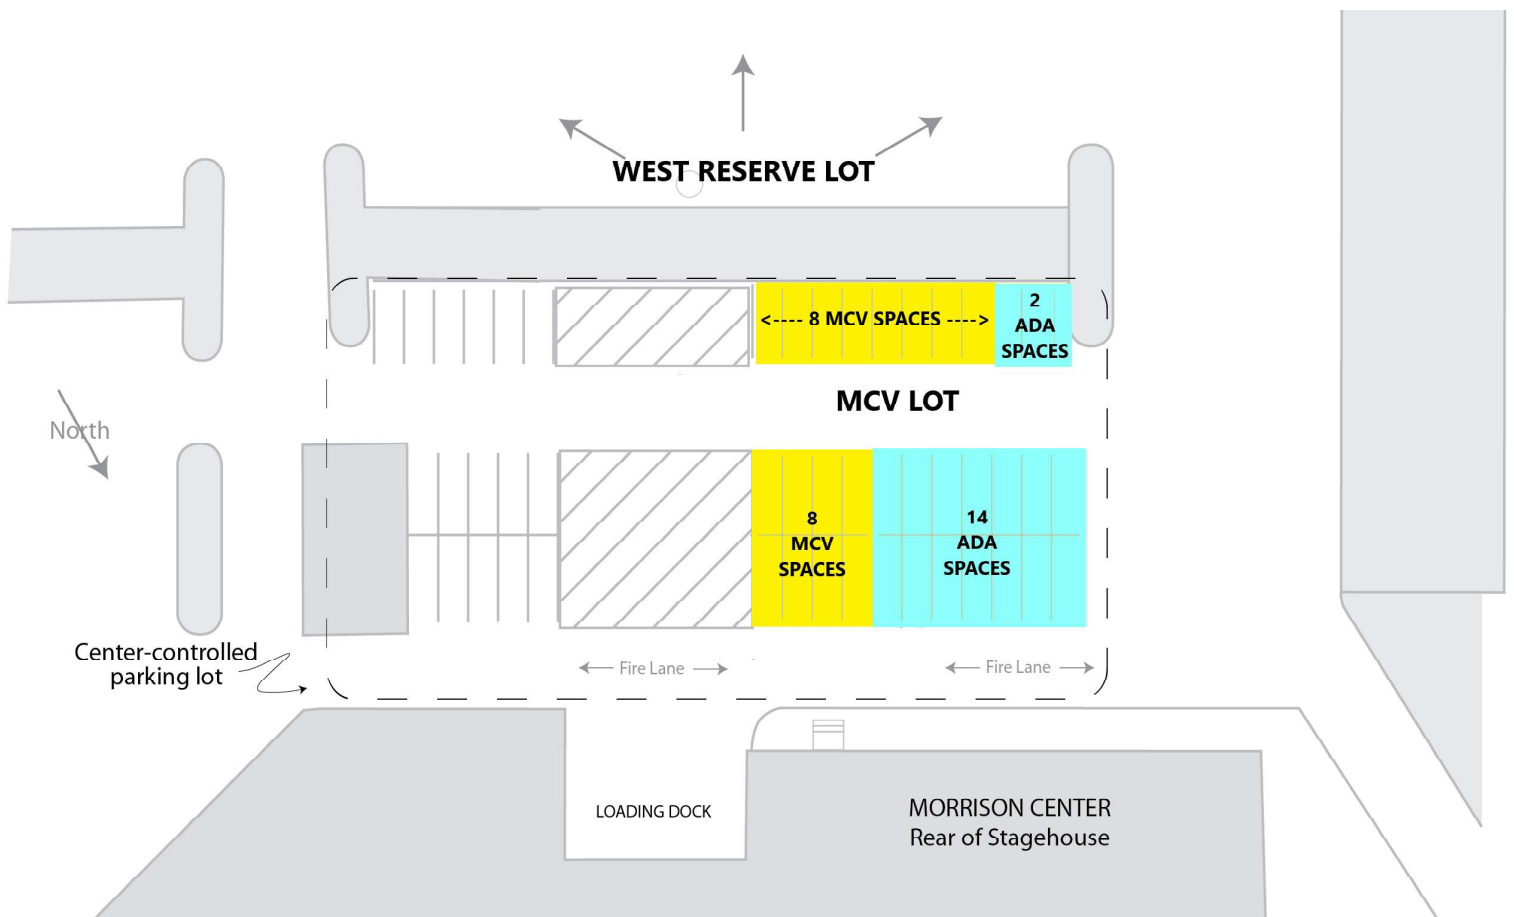

Morrison Center Volunteer Parking

There are 16 spaces available for volunteers to use in the parking lot adjacent to the rear of the Morrison Center.

Volunteer parking is ONLY in the **highlighted** area.

You will need to show security staff your parking pass to gain admittance (space permitting).

If none of the highlighted areas are available, overflow parking is in the West Reserve surface parking lot or on the 3rd and 4th floor of the Brady Parking Garage.

MORRISON CENTER
 IDAHO'S PREMIER PERFORMING ARTS CENTER
 2201 W. Cesar Chavez Lane, Boise ID

Parking in designated surface lots and Brady parking garage is included with admission for Morrison Center **Main Hall** events beginning 1.5 hours prior to event start time.

-  Surface parking for Main Hall events
-  Lot closed for events
-  MCV Parking Lot
See over for details

Recommend Vista exit 53 North as the most direct route to the Center