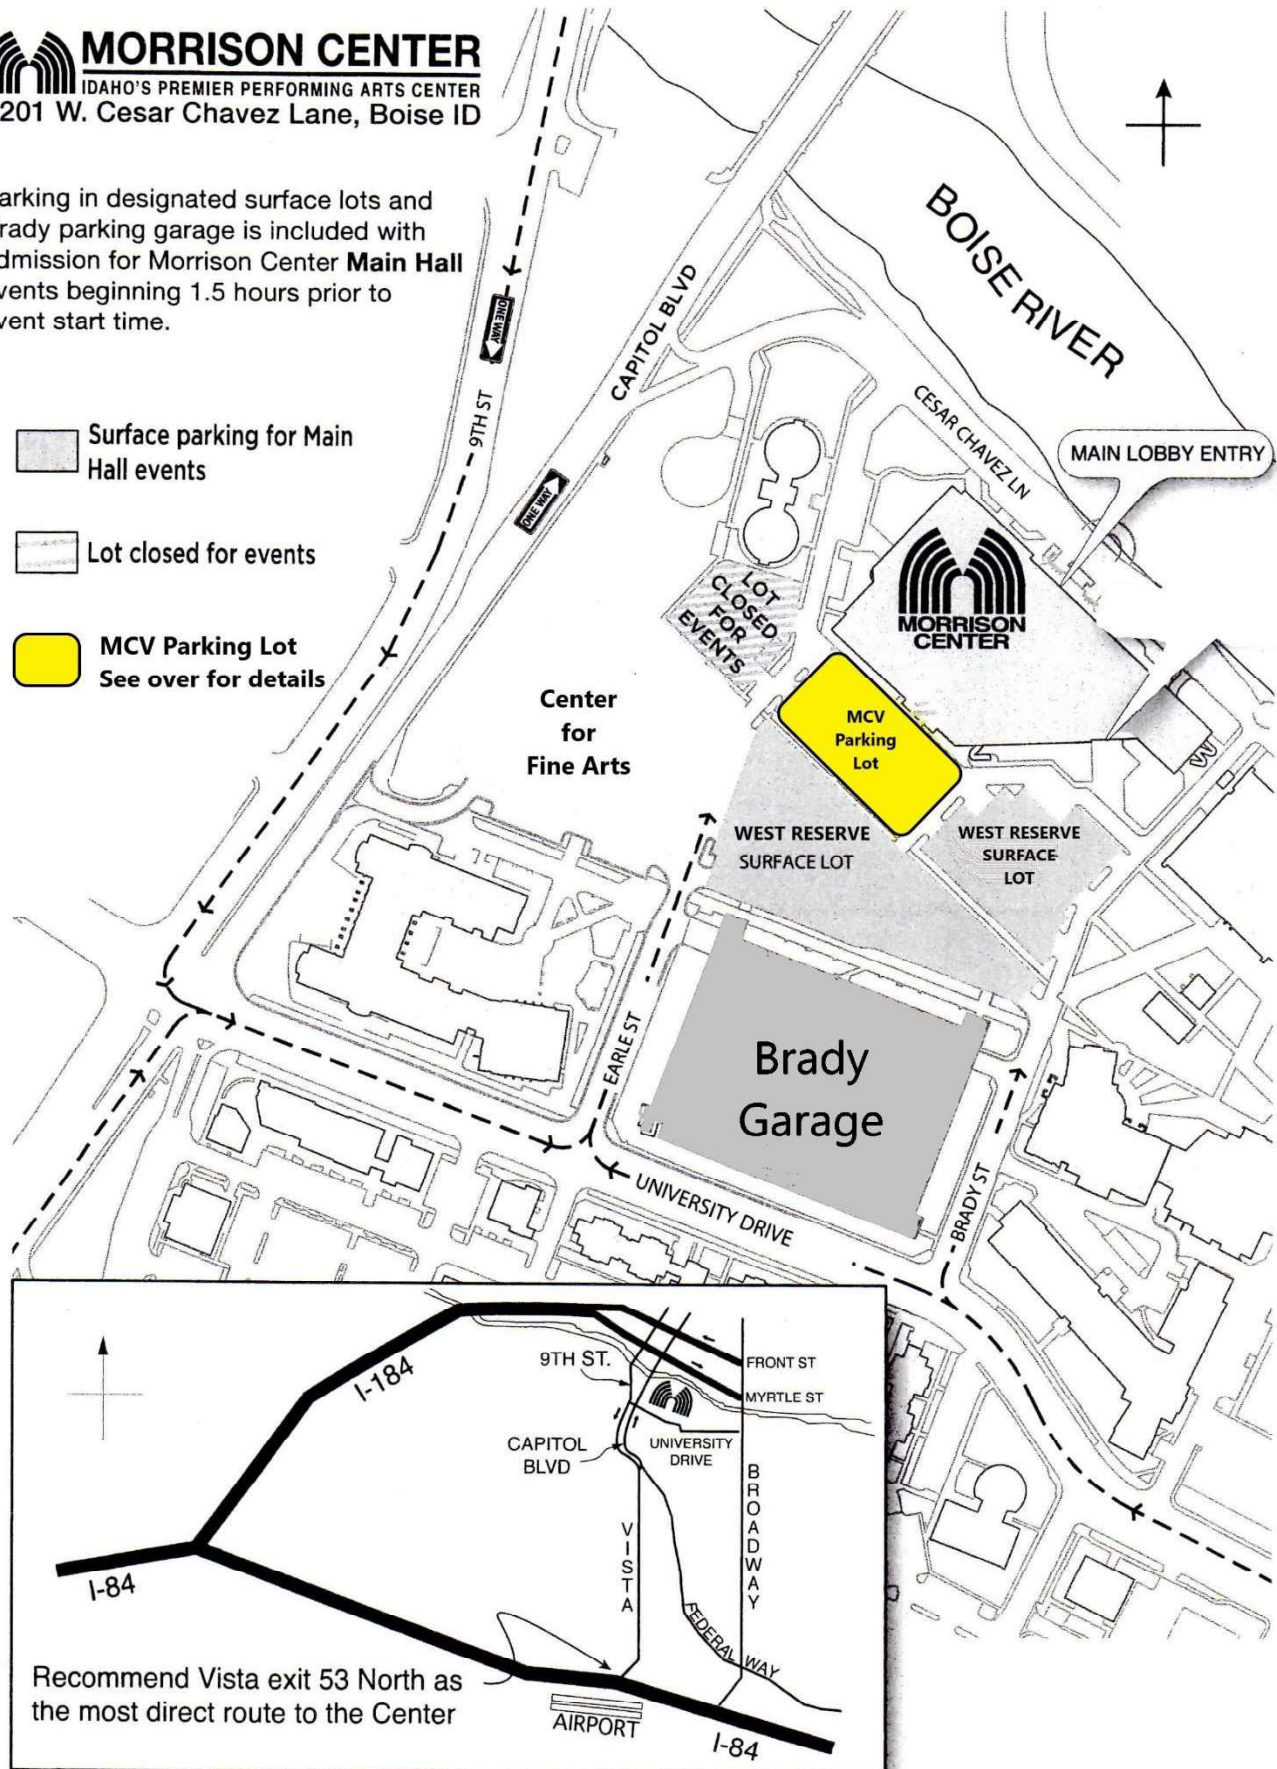

Morrison Center Volunteer Parking

There are 16 spaces available for volunteers to use in the parking lot adjacent to the rear of the Morrison Center.

Volunteer parking is ONLY in the **highlighted** area.

You will need to show security staff your parking pass to gain admittance (space permitting).

If none of the highlighted areas are available, overflow parking is in the West Reserve surface parking lot or on the 3rd and 4th floor of the Brady Parking Garage.

MORRISON CENTER
 IDAHO'S PREMIER PERFORMING ARTS CENTER
 2201 W. Cesar Chavez Lane, Boise ID

Parking in designated surface lots and Brady parking garage is included with admission for Morrison Center **Main Hall** events beginning 1.5 hours prior to event start time.

-  Surface parking for Main Hall events
-  Lot closed for events
-  MCV Parking Lot
See over for details

Recommend Vista exit 53 North as the most direct route to the Center