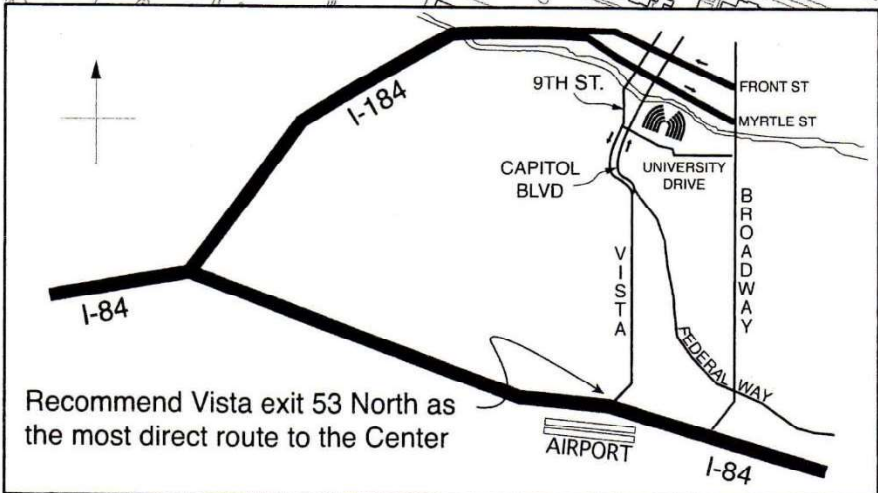

Morrison Center Volunteer Parking

There are 16 spaces available for volunteers to use in the parking lot adjacent to the rear of the Morrison Center.

Volunteer parking is ONLY in the **highlighted** area.

You will need to show security staff your parking pass to gain admittance (space permitting).

If none of the highlighted areas are available, overflow parking is in the West Reserve surface parking lot or on the 3rd and 4th floor of the Brady Parking Garage.

MORRISON CENTER
 IDAHO'S PREMIER PERFORMING ARTS CENTER
 2201 W. Cesar Chavez Lane, Boise ID

Parking in designated surface lots and Brady parking garage is included with admission for Morrison Center **Main Hall** events beginning 1.5 hours prior to event start time.

-  Surface parking for Main Hall events
-  Lot closed for events
-  MCV Parking Lot
See over for details

Recommend Vista exit 53 North as the most direct route to the Center